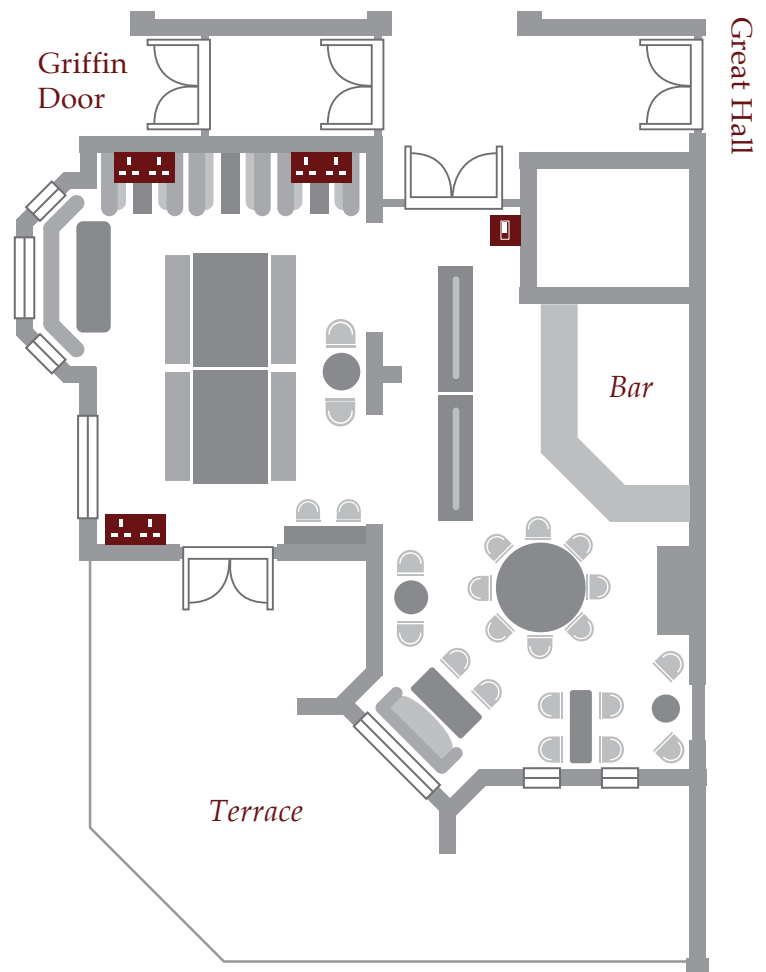

## GRIFFIN BAR

Refurbished in 2018 but retaining its original features, Homerton's Griffin bar is a stylish area for your guests to relax and socialise.

Located in the heart of the College, the Griffin is adjacent to the Great Hall. It also features an outdoor terrace overlooking the lawns where guests can enjoy views of the College.

### DIMENSIONS

12m x 11m  
132m<sup>2</sup>

### CAPACITIES

Drinks reception 50  
Bar use 50

 Light switch

 Double plug socket