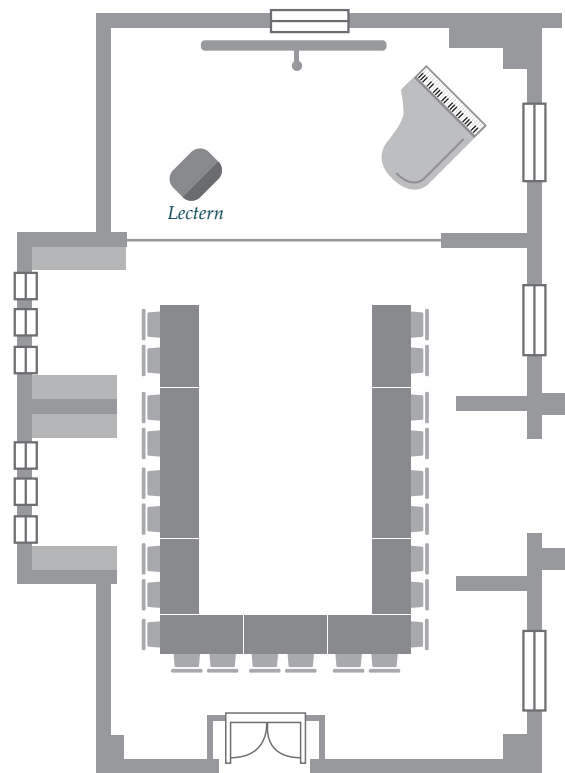

PASTON BROWN ROOM

BOARDROOM 32

With its large windows, The Paston Brown Room is an original Victorian room. The room benefits from natural light and offers a classic College environment with its beautiful arched ceiling. Originally Homerton College's music room, it has now been transformed into a comfortable and versatile meeting space. The arched ceiling and low wooden panelling give the room a real sense of a traditional classroom.

Equipped with a complete set of AV, raised stage, and blackout options, the Paston Brown Room is an ideal space to host all manner of presentations and formal meetings.

CAPACITIES

Theatre 81
Cabaret 64
Boardroom 32
U-Shape 24
Classroom 32

DIMENSIONS

14m x 9m
126m²

-  Light switch
-  Double plug socket
-  Projector and screen

PASTON BROWN LAYOUTS

CABARET 64

U SHAPE 24

EQUIPMENT

- Projector & screen
- Ceiling microphone
- Speakers
- Lift access
- Adjustable lectern
- Flipchart
- Induction hearing loop
- WiFi coverage
- Air conditioning

OTHER FACILITIES

AV technician on request

LOCATION

Ibberson building
Second floor (Lift and stairs access)
Enter via the New Dining Hall Door

Parking is available on a first come first serve basis.

In the event of a fire:
Evacuate at the nearest exit and assemble on the D+E lawn.