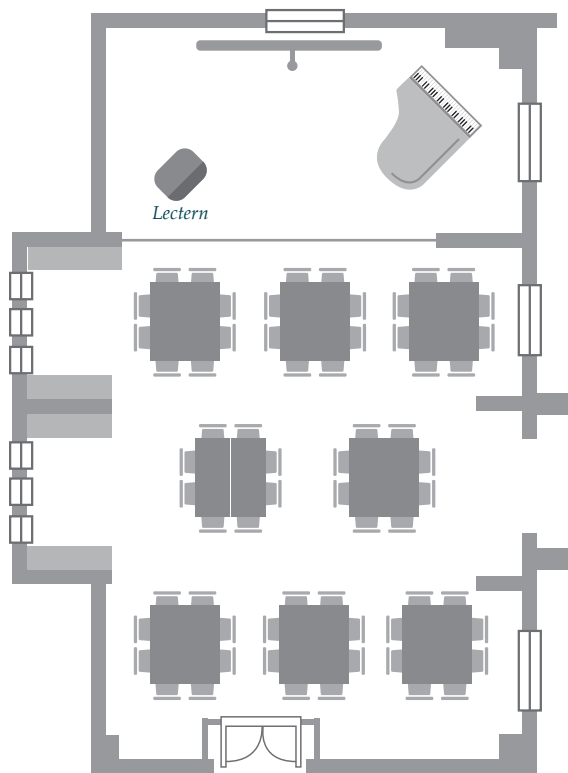

PASTON BROWN ROOM

BOARDROOM 32

With its large windows, The Paston Brown Room is an original Victorian room. The room benefits from natural light and offers a classic College environment with its beautiful arched ceiling. Originally Homerton College's music room, it has now been transformed into a comfortable and versatile meeting space. The arched ceiling and low wooden panelling give the room a real sense of a traditional classroom.

Equipped with a complete set of AV, raised stage, and blackout options, the Paston Brown Room is an ideal space to host all manner of presentations and formal meetings.

CAPACITIES

Theatre 81
Cabaret 64
Boardroom 32
U-Shape 24
Classroom 32

DIMENSIONS

14m x 9m
126m²

-  Light switch
-  Double plug socket
-  Projector and screen

PASTON BROWN LAYOUTS

CABARET 64

U SHAPE 24

EQUIPMENT

- Projector & screen
- Ceiling microphone
- Speakers
- Lift access
- Adjustable lectern
- Flipchart
- Induction hearing loop
- WiFi coverage
- Air conditioning

OTHER FACILITIES

AV technician on request

LOCATION

Ibberson building
Second floor (Lift and stairs access)
Enter via the New Dining Hall Door

Parking is available on a first come first serve basis.

In the event of a fire:
Evacuate at the nearest exit and assemble on the D+E lawn.