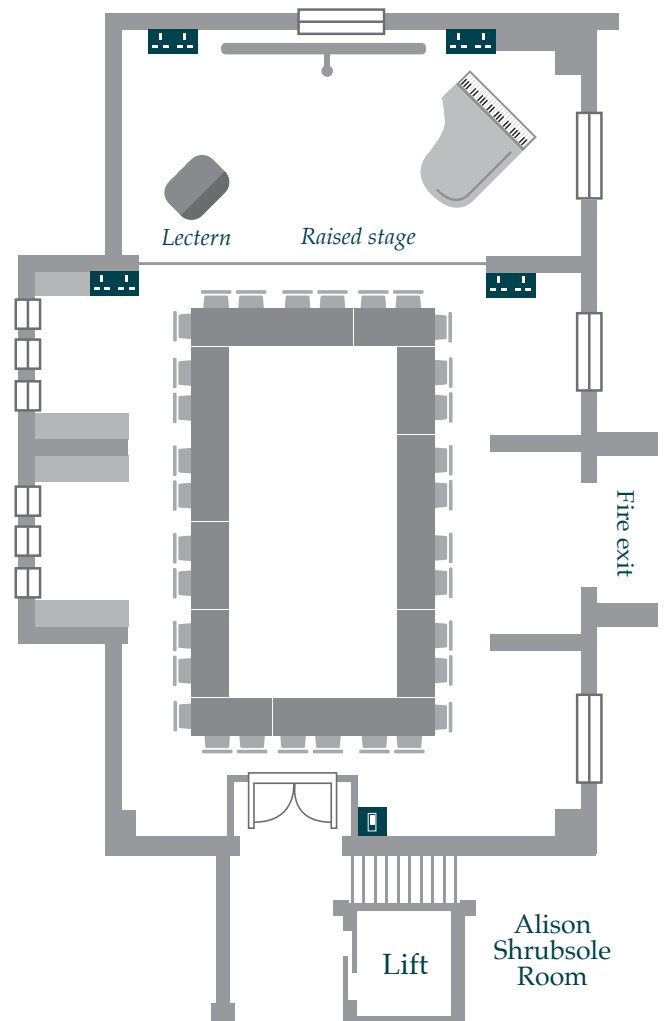

PASTON BROWN ROOM

BOARDROOM 32

With its large windows, The Paston Brown Room is an original Victorian room. The room benefits from natural light and offers a classic College environment with its beautiful arched ceiling. Originally Homerton College's music room, it has now been transformed into a comfortable and versatile meeting space. The arched ceiling and low wooden panelling give the room a real sense of a traditional classroom.

Equipped with a complete set of AV, raised stage, and blackout options, the Paston Brown Room is an ideal space to host all manner of presentations and formal meetings.

CAPACITIES

Theatre 81
Cabaret 64
Boardroom 32
U-Shape 24
Classroom 32

DIMENSIONS

14m x 9m
126m²

-  Light switch
-  Double plug socket
-  Projector and screen

PASTON BROWN LAYOUTS

CABARET 64

U SHAPE 24

EQUIPMENT

- Projector & screen
- Ceiling microphone
- Speakers
- Lift access
- Adjustable lectern
- Flipchart
- Induction hearing loop
- WiFi coverage
- Air conditioning

OTHER FACILITIES

AV technician on request

LOCATION

Ibberson building
Second floor (Lift and stairs access)
Enter via the New Dining Hall Door

Parking is available on a first come first serve basis.

In the event of a fire:
Evacuate at the nearest exit and assemble on the D+E lawn.